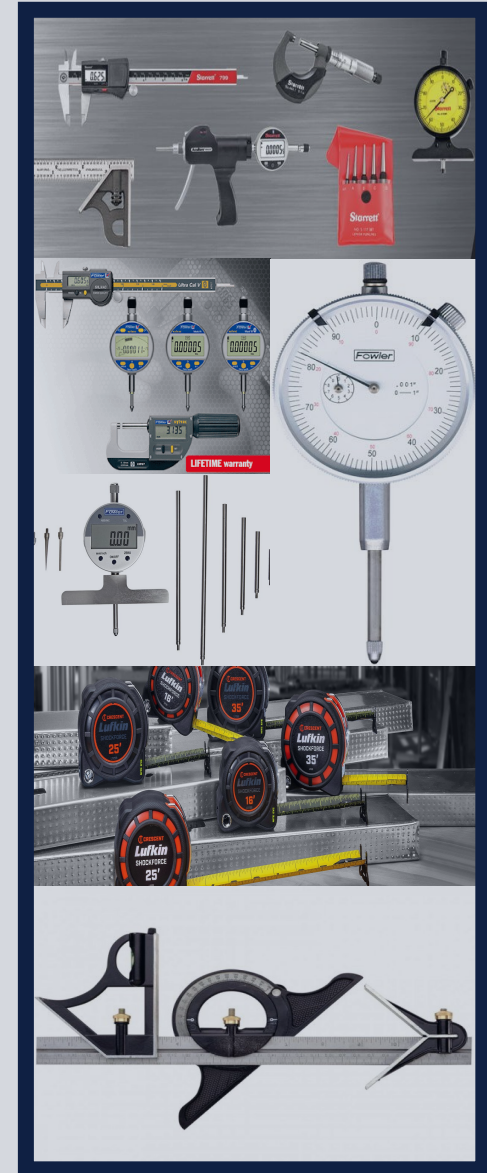

Level Switch

Level Indicators

Pneumatic Controllers

Optoelectronic Level  
Sensors

Float Level Switches

We strive to provide you with a wide selection of top-quality, superior performing products. We carry all the precision measuring equipment you'll need to help you complete your project.

Thickness Gauge	Parallels	Precision Ground Flat - Stock
Vibration Meter	Hole Gages	Engineering Tapes
Vernier Caliper	Slot Gages	Oil Gauging Tapes
Dial Test Indicator	Fixe Gage	Wheel Measure
Gage Blocks	Caliper	Bore Gage
Height Gauge	Divider	Welding Gauges
Micrometers	Trammel	Steel Rules
Depth Gauge	Level	Belt Tension Gauges
Protractors	Plumb Bobs	
Squares	Thread Gagging	
Precision Rules	Special Gagging	
Straight Edges	Granites Surface Plates	