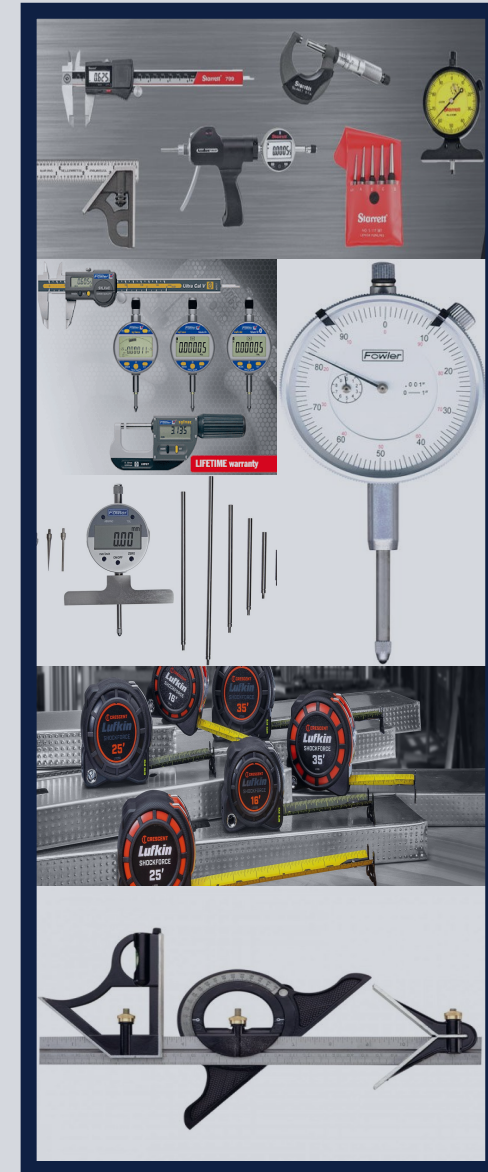

PRECISION MEASURING

Precision measuring tools are a section of tooling that ALOMBA has specialized and focused on since the beginning. We have some of the most diverse precision measuring equipment from a variety of manufactures and price ranges.

We strive to provide you with a wide selection of top-quality, superior performing products. We carry all the precision measuring equipment you'll need to help you complete your project.

Thickness Gauge	Trammel	Hole Gages
Vibration Meter	Level	Belt Tension Gauges
Vernier Caliper	Plumb Bobs	
Dial Test Indicator	Thread Gaging	
Gage Blocks	Special Gaging	
Height Gauge	Granites Surface Plates	
Micrometers	Precision Ground Flat - Stock	
Depth Gauge	Engineering Tapes	
Protractors	Oil Gauging Tapes	
Squares	Wheel Measure	
Precision Rules	Bore Gage	
Straight Edges	Welding Gauges	
Parallels	Steel Rules	
Slot Gages		

Starrett® **Lufkin®**

FISCO **Fowler®**
HIGH PRECISION