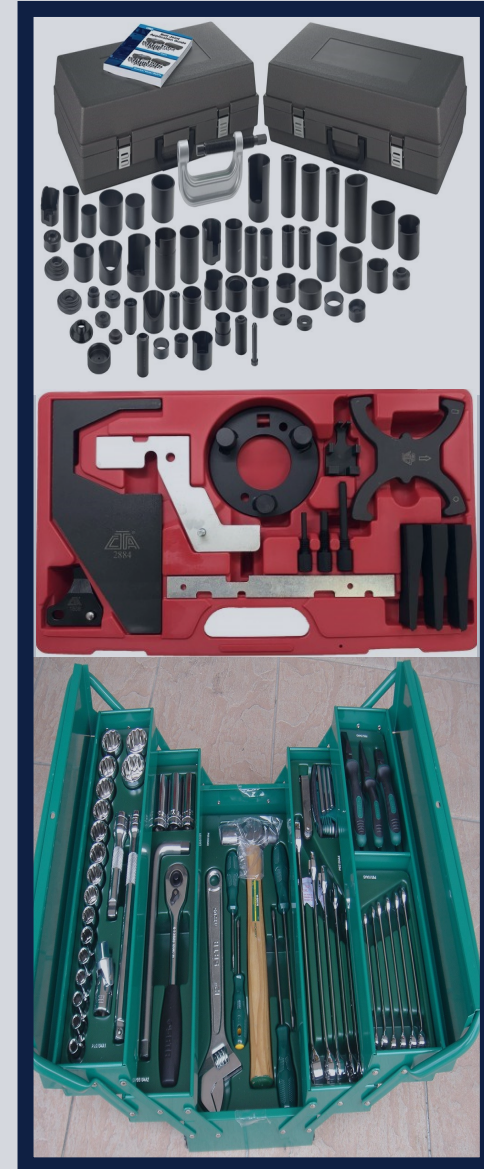

Precision Ground Flat -  
Stock

Engineering Tapes

Oil Gauging Tapes

Wheel Measure

Bore Gage

Welding Gauges

Steel Rules

Belt Tension Gauges