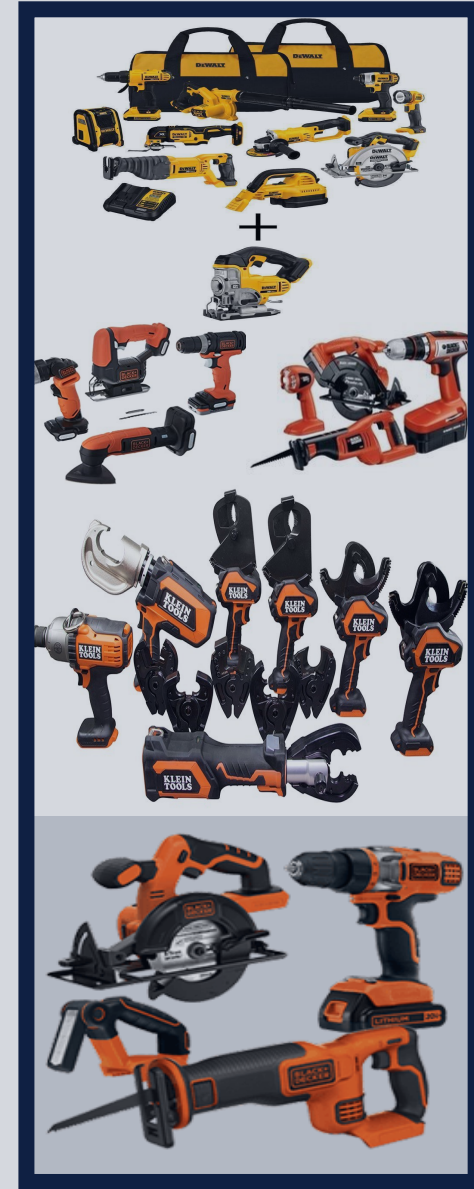

# POWER TOOLS

Power Tools and components, dedicated to the industrial and manufacturing sectors, you'll find the product that meets your expectations.

Practical for use in any workplace, durable, powerful, and precise, rest assured that you'll be providing the most sought-after power tools on the Saudi market.

Our power tools symbolize strength, performance, and control.

Cordless Drill	Bench Grinder	Angel Grinder	Orbital Sander
Impact Driver	Shop Vac	Grinder Metal Working	Reciprocating Saw
Hammer Drill	Belt Sander	Heat Gun	Table Saw
Rotary Hammer	Random Orbital Sander	Polisher	Magnetic Drill Machine
Impact Wrench	Disc Sander	Power Hammers	High Pressure Washer
Electric Screwdriver	Wood Router	Chop Saw	
Rotary Tool	Nail Gun	Reciprocating Saw	
Jigsaw	Air Compressor	Wet Table Saw	
Reciprocating Saw	Moisture Meter	Tile Saw	
Circular Saw	Moisture Meter	Vacuum Cleaner	
Miter Saw	Blower	Abrasive Chop Saw	
Band Saw	Hammer Drill	Circular Saw	
Table Saw	Speed Drill	Jig Saw	